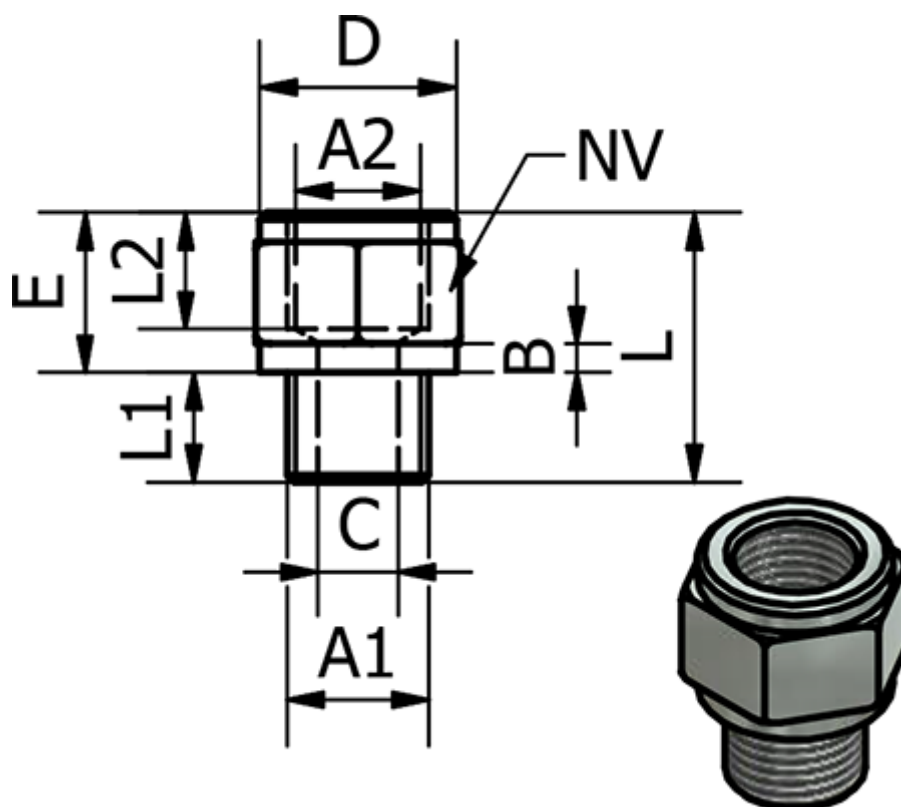

Data Sheet

Article number: 5891120TR12

Description: Nipple sleeve 1120TR - 12
R1/2" - G1/2"

Measures

A1 = 1/2"	L2 = 12.5
A2 = 1"	NV = 27
B = 3	
C = 15	
D = 26.5	
E = 16	
L = 28.5	
L1 = 12.5	